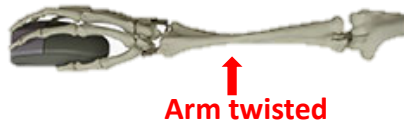

Evluent Vertical Mouse 4

Wired Right Hand

Relax your wrist

The patented shape of the Evluent Mouse supports your hand in an upright neutral posture that generally avoids forearm twisting.

Evluent Vertical Mouse

Ordinary Mouse

Comfortable and easy to use

The shape is thoughtfully sculpted for uncompromised comfort and easy-to-reach programmable buttons. No finger contortions are needed to operate the buttons.

Pointer speed indicators

Top mounted LEDs show through the chrome thumb rest to indicate selected pointer speed including extra low (XL), low (LO), MD (medium), to high (HI).

Powerful and intuitive driver

Evluent Mouse Manager for Windows provides extensive but easy to use functionality for 6 buttons through a simple and intuitive interface.

Extended lip prevents rubbing

An extra wide lip along the bottom edge prevents the last finger from rubbing the desk.

Two thumb buttons

A new bottom thumb button provides greatly extended functionality when used with the included driver.